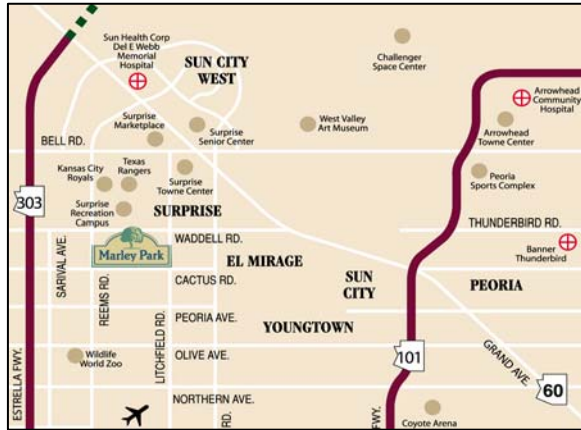

Marley Park Welcome Center Directions

Marley Park Welcome Center
13118 Founders Park Boulevard
Surprise, Arizona 85379
Phone: 623-466-8800
FAX: 623-466-8801

Open daily from 10 a.m. to 6 p.m.

From Downtown Phoenix, take I-10 West to 101 North. Exit at Olive and turn left (west). Take Olive to Reems Rd. and turn right (north). Take Reems Rd. to Sweetwater Ave. and turn right (east). Continue on Sweetwater to Founders Park Blvd. The Marley Park Welcome Center is located approximately 1/4 mile down Sweetwater on the left (north) side at the corner of Sweetwater and Founders Park Blvd.

From North Phoenix, take Loop 101 West. Exit at Bell Rd. and turn right (west). Take Bell Rd. to Bullard Ave. and turn left (south). Take Bullard Ave. to Waddell Rd. and turn right (west). Continue on Waddell to Reems Rd. and go left (south) to Sweetwater Ave. - located one street south past the intersection of Waddell and Reems. Turn left (east) on Sweetwater. The Marley Park Welcome Center is located approximately 1/4 mile down Sweetwater on the left (north) side at the corner of Sweetwater and Founders Park Blvd.

From West Valley, take I-10 West. Exit at Loop 303 - Cotton Lane and turn right (north). Take the 303 north to Cactus Road. Turn right (east) on Cactus to Reems Rd. Turn left (north) on Reems to Sweetwater Ave. and turn right (east). Continue on Sweetwater to Founders Park Blvd. The Marley Park Welcome Center is located approximately 1/4 mile down Sweetwater on the left (north) side at the corner of Sweetwater and Founders Park Blvd.

Please Note: Construction may cause detours, please contact the Welcome Center prior to your visit to determine the best route for you.